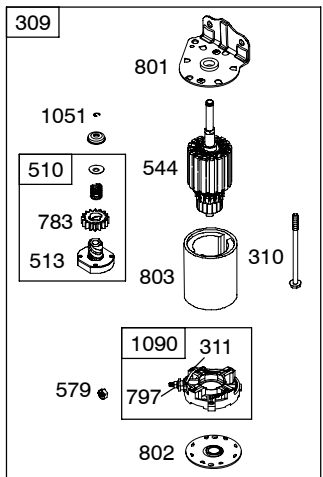

Illustrations cover a range of engines. Parts shown without corresponding text may not be used on your specific engine.

1036 EMISSIONS LABEL

823

Illustrations cover a range of engines. Parts shown without corresponding text may not be used on your specific engine.
 5497-6 Assemblies include all parts shown in frames. 02/22/2008

DC ONLY		DUAL CIRCUIT		TRI CIRCUIT	
474A	1059	474B	1059	474C	1059
877A		877		877B	
					
578		878		878A	5/9 AMP REGULATED
					501A  526A

NOTE: All stators use a No. 1119 mounting screw. 

NOTE: The proper flywheel part number and/or the alternator magnet size will determine the alternator type or output. See repair instruction manual for additional information.